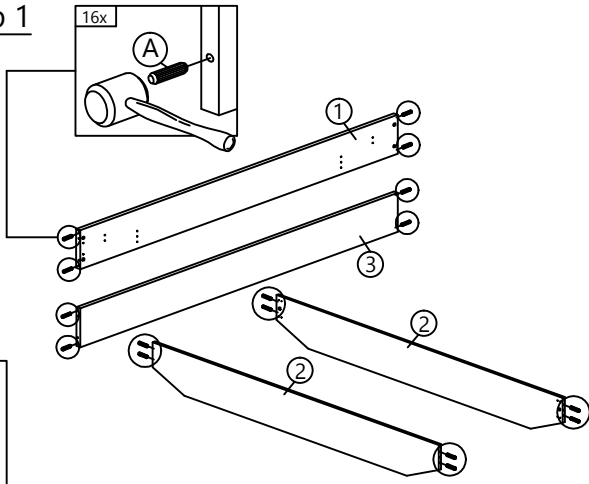

Step 1

A
PLASTIC DOWEL 8X25
16 pcs