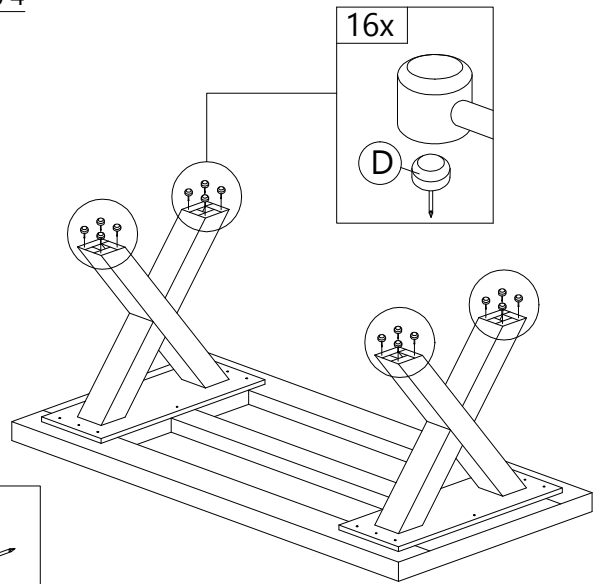

### PART LIST

Step 1

**A**  
PLASTIC DOWEL  
8X25  
8 pcs

Step 2

**C**  
40MM  
CSK CAP  
M6X40  
8 pcs

**E**  
ALLEN KEY  
1 pc

Step 3

**B**  
45MM  
CB SCREW  
M4.5X45  
16 pcs

Step 4

**D**  
PLASTIC PIN  
16 pcs

Completed