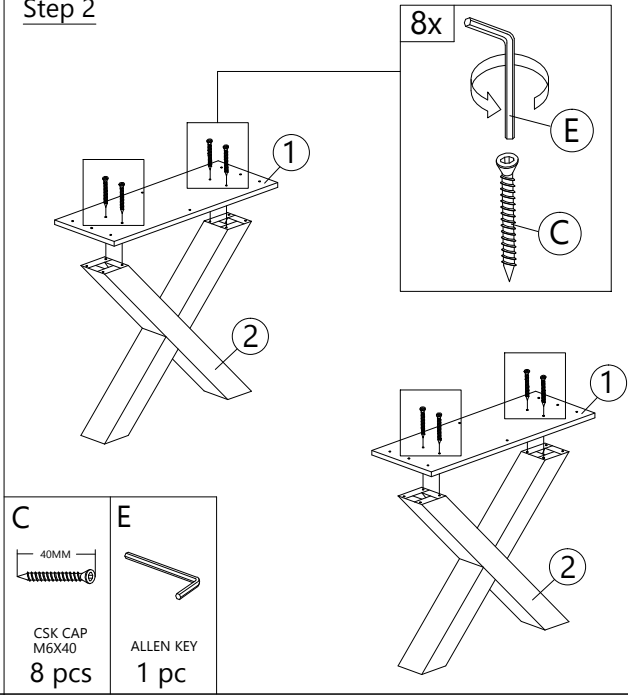

### PART LIST

Step 1

**A**  
PLASTIC DOWEL  
8X25  
8 pcs

Step 2

**C**  
40MM  
CSK CAP  
M6X40  
8 pcs

**E**  
ALLEN KEY  
1 pc

Step 3

**B**  
45MM  
CB SCREW  
M4.5X45  
16 pcs

Step 4

**D**  
PLASTIC PIN  
16 pcs

Completed