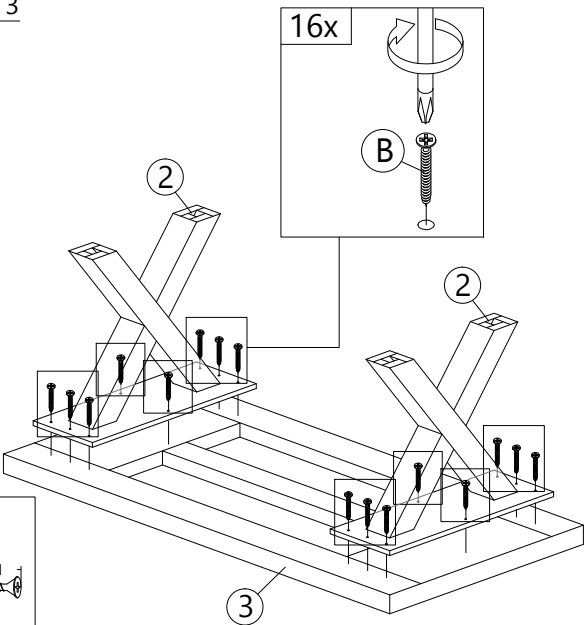

### PART LIST

Step 1

**A**  
PLASTIC DOWEL  
8X25  
8 pcs

Step 2

**C**  
40MM  
CSK CAP  
M6X40  
8 pcs

**E**  
ALLEN KEY  
1 pc

Step 3

**B**  
45MM  
CB SCREW  
M4.5X45  
16 pcs

Step 4

**D**  
PLASTIC PIN  
16 pcs

Completed