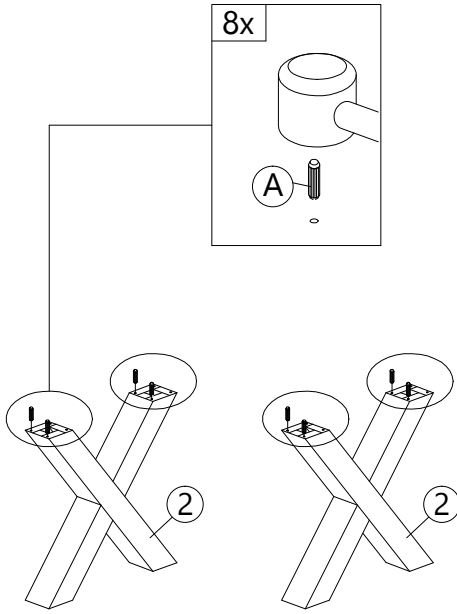

## CT 15028-S5V - EUREKA SALONTAFFEL / TABLE BASSE 130 / SOFA TABLE 130

- ~ Before assembly, please read the instructions ~
- ~ Keep these instructions for future reference ~
- ~ Follow these steps to assemble the product ~

HARDWARE	A	B	C	D	E
	PLASTIC DOWEL 8X25	CB SCREW M4.5X45	CSK CAP M6X40	PLASTIC PIN	ALLEN KEY
	8 pcs	16 pcs	8 pcs	16 pcs	1 pc

### PART LIST

Step 1

**A**  
PLASTIC DOWEL  
8X25  
8 pcs

Step 2

**C**  
40MM  
CSK CAP  
M6X40  
8 pcs

**E**  
ALLEN KEY  
1 pc

Step 3

**B**  
45MM  
CB SCREW  
M4.5X45  
16 pcs