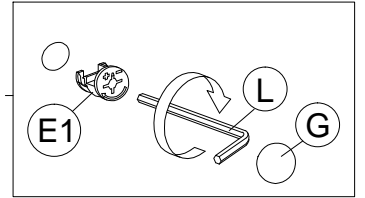

SOFT, DRY CLOTH

CHEMICAL

HEAT

KEEP DRY

HANDLE WITH CARE

DO NOT USE KNIFE

ASSEMBLY INSTRUCTION

MODEL : EC 60115-S5V - ELITE TV KAST / MEUBLE TV / TV CABINET

STEP 10

STEP 11

BACK VIEW

STEP 12

BACK VIEW

STEP 13

STEP 14

STEP 15

STEP 16

STEP 17

COMPLETED