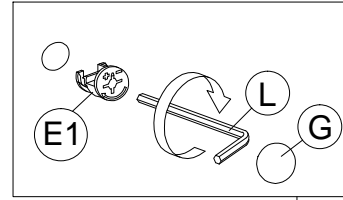

PART LIST

STEP 1

STEP 2

STEP 3

STEP 4

STEP 5

STEP 6

STEP 7

ASSEMBLY INSTRUCTION

MODEL : EC 60115-S5V - ELITE TV KAST / MEUBLE TV / TV CABINET

STEP 10

STEP 11

BACK VIEW

STEP 12

BACK VIEW

STEP 13