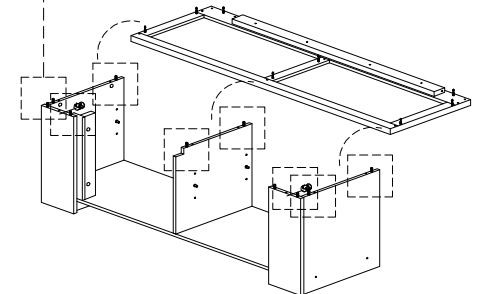

SOFT, DRY CLOTH

CHEMICAL

HEAT

KEEP DRY

HANDLE WITH CARE

DO NOT USE KNIFE

ASSEMBLY INSTRUCTION

MODEL : EC 60115-S5V - ELITE TV KAST / MEUBLE TV / TV CABINET

STEP 10

STEP 11

BACK VIEW

STEP 12

BACK VIEW

STEP 13

STEP 14

STEP 15

STEP 16

STEP 17

COMPLETED