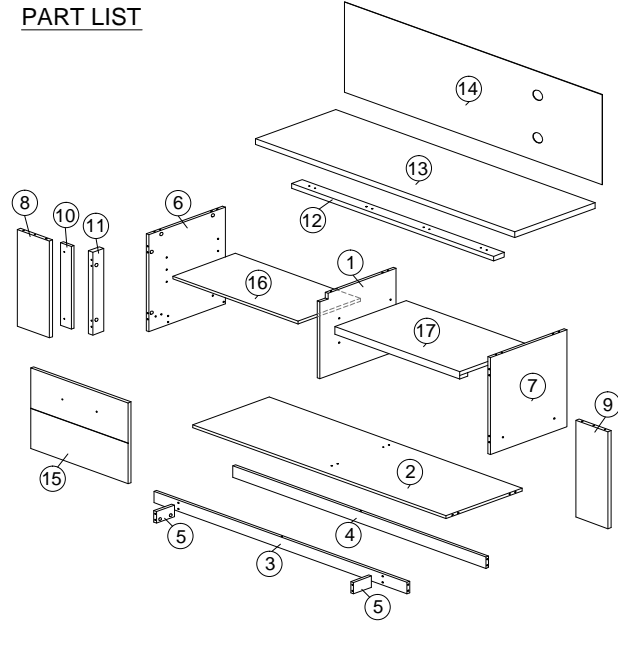

SOFT, DRY CLOTH

CHEMICAL

HEAT

KEEP DRY

HANDLE WITH CARE

DO NOT USE KNIFE

ASSEMBLY INSTRUCTION

MODEL : EC 60115-S5V - ELITE TV KAST / MEUBLE TV / TV CABINET

HARDWARE	A	B	C	D	E	F	G	H	I	J	J1	J2	K	L	M
	PLASTIC DOWEL M8X25 1X40	CB SCREW M3.5X16 1X8	CB SCREW M4X30 1X2	CSK CAP M6X40 1X6	MINIFIX 5654 18 SETS	METAL SHELF SUPPORT 1X8	CAP 1X14	HINGES (OUTSIDE) 5/8 2 SETS	POWER NAIL 6/8 1X35	HANDLE VSC 16 (SILVER) 1X1		P/H SCREW M4X24 1X2	PLASTIC PIN 1X6	ALLEN KEY 1X1	CSK CAP M6X50 1X4

PART LIST

STEP 1

STEP 2

STEP 3

STEP 4

STEP 5

STEP 6

STEP 7