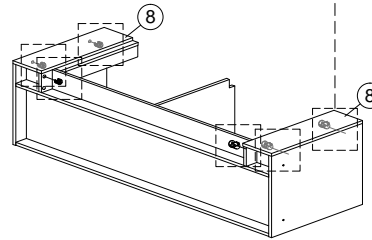

ASSEMBLY INSTRUCTION

MODEL : EC 60115-S5V - ELITE TV KAST / MEUBLE TV / TV CABINET

STEP 10

STEP 11

BACK VIEW

STEP 12

BACK VIEW

STEP 13