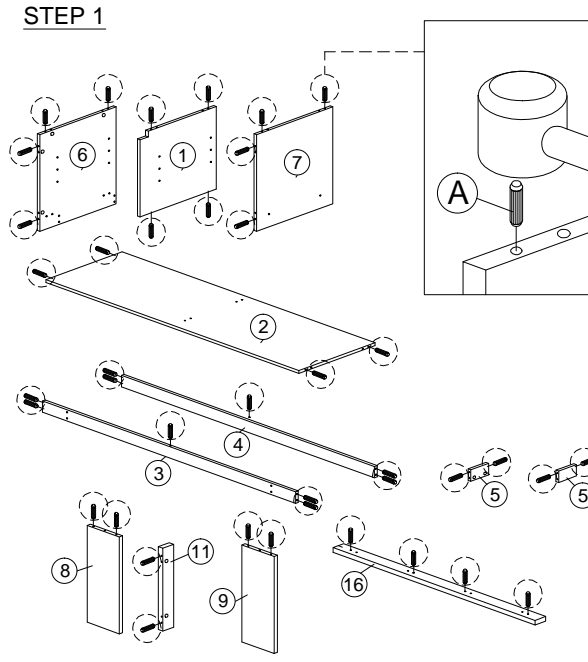

SOFT, DRY CLOTH

CHEMICAL

HEAT

KEEP DRY

HANDLE WITH CARE

DO NOT USE KNIFE

ASSEMBLY INSTRUCTION

MODEL : EC 60115-S5V - ELITE TV KAST / MEUBLE TV / TV CABINET

HARDWARE	A	B	C	D	E	F	G	H	I	J	J1	J2	K	L	M
	PLASTIC DOWEL M8X25 1X40	CB SCREW M3.5X16 1X8	CB SCREW M4X30 1X2	CSK CAP M6X40 1X6	MINIFIX 5654 18 SETS	METAL SHELF SUPPORT 1X8	CAP 1X14	HINGES (OUTSIDE) 5/8 2 SETS	POWER NAIL 6/8 1X35	HANDLE VSC 16 (SILVER) 1X1		P/H SCREW M4X24 1X2	PLASTIC PIN 1X6	ALLEN KEY 1X1	CSK CAP M6X50 1X4

PART LIST

STEP 1

STEP 2

STEP 3

STEP 4

STEP 5

STEP 6

STEP 7