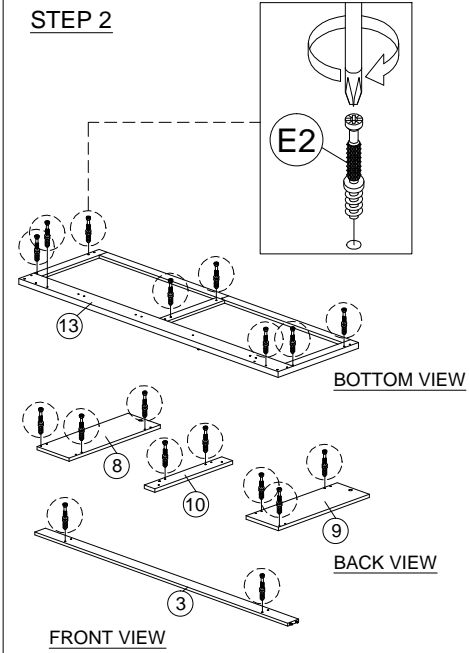

HARDWARE	A	B	C	D	E	F	G	H	I	J	J1	J2	K	L	M
	PLASTIC DOWEL M8X25 1X40	CB SCREW M3.5X16 1X8	CB SCREW M4X30 1X2	CSK CAP M6X40 1X6	MINIFIX 5654 18 SETS	METAL SHELF SUPPORT 1X8	CAP 1X14	HINGES (OUTSIDE) 5/8 2 SETS	POWER NAIL 6/8 1X35	HANDLE VSC 16 (SILVER) 1X1		P/H SCREW M4X24 1X2	PLASTIC PIN 1X6	ALLEN KEY 1X1	CSK CAP M6X50 1X4

PART LIST

STEP 1

STEP 2

STEP 3

STEP 4

STEP 5

STEP 6

STEP 7