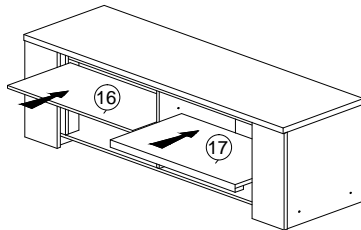

SOFT, DRY CLOTH

CHEMICAL

HEAT

KEEP DRY

HANDLE WITH CARE

DO NOT USE KNIFE

ASSEMBLY INSTRUCTION

MODEL : EC 60115-S5V - ELITE TV KAST / MEUBLE TV / TV CABINET

STEP 10

STEP 11

BACK VIEW

STEP 12

BACK VIEW

STEP 13

STEP 14

STEP 15

STEP 16

STEP 17

COMPLETED