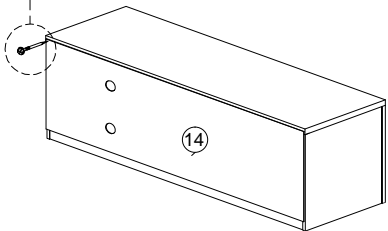

SOFT, DRY CLOTH

CHEMICAL

HEAT

KEEP DRY

HANDLE WITH CARE

DO NOT USE KNIFE

ASSEMBLY INSTRUCTION

MODEL : EC 60115-S5V - ELITE TV KAST / MEUBLE TV / TV CABINET

STEP 10

STEP 11

BACK VIEW

STEP 12

BACK VIEW

STEP 13

STEP 14

STEP 15

STEP 16

STEP 17

COMPLETED