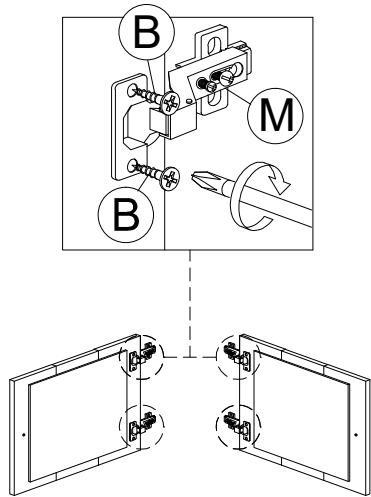

SOFT, DRY CLOTH

CHEMICAL

HEAT

KEEP DRY

HANDLE WITH CARE

DO NOT USE KNIFE

ASSEMBLY INSTRUCTION

MODEL : EC 60122-S5V - EMMA MEUBLE TV / TV KAST / TV CABINET

Step 14

Step 15

Step 16

Step 17

Step 18

Completed