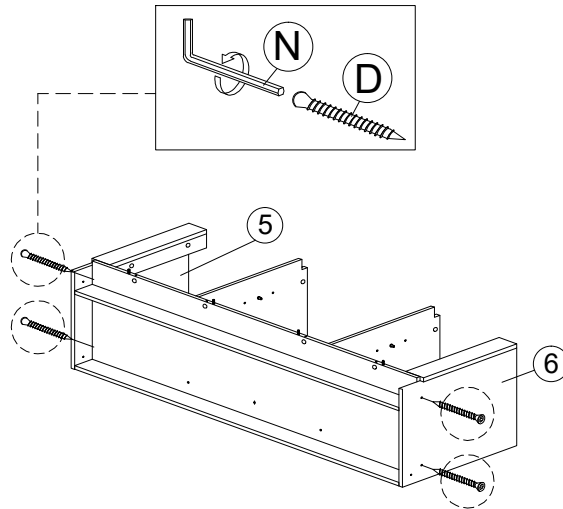

Step 12

Step 8