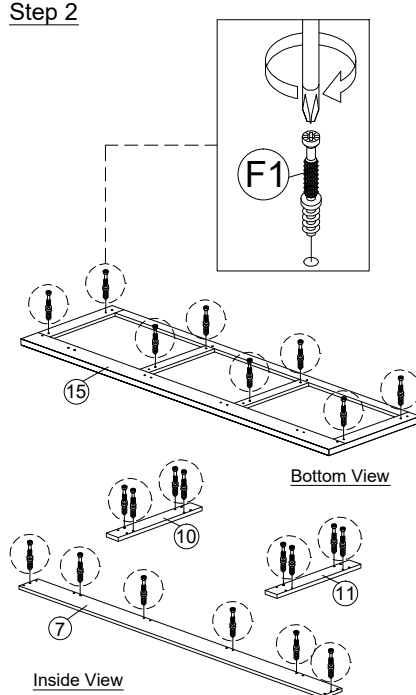

SOFT, DRY CLOTH

CHEMICAL

HEAT

KEEP DRY

HANDLE WITH CARE

DO NOT USE KNIFE

ASSEMBLY INSTRUCTION

MODEL : EC 60122-S5V - EMMA MEUBLE TV / TV KAST / TV CABINET

HARDWARE	A	B	C	D	E	F1	F2	G	H	I	J	K	L	M	N
	PLASTIC DOWEL M8X25 1X46	CB SCREW M3.5X16 1X16	CB SCREW M4X30 1X4	CSK CAP M6X40 1X8	CSK CAP M6X50 1X4	MINIFIX 5654 22 SETS	METAL SHELF SUPPORT 1X12	CAP 1X12	PLASTIC PIN 1X6	POWER NAIL 6/8 1X38	RA01835 ROUND HANDLE - METAL 1X2	HANDLE SCREW M4X22 1X2	ALUMINIUM HINGES 7/8" 4 SETS	ALLEN KEY 1X1	

Part List

Step 1

Step 2

Step 3

Step 4

Step 5