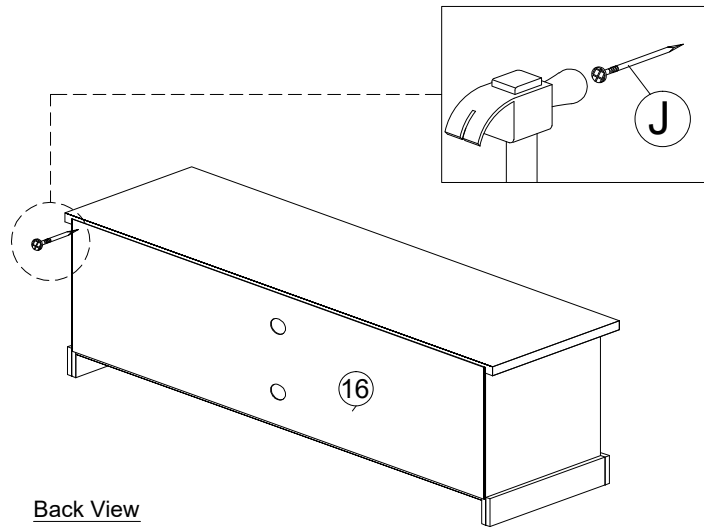

HEAT

KEEP DRY

HANDLE WITH CARE

DO NOT USE KNIFE

ASSEMBLY INSTRUCTION

MODEL : EC 60122-S5V - EMMA MEUBLE TV / TV KAST / TV CABINET

Step 14

Step 15