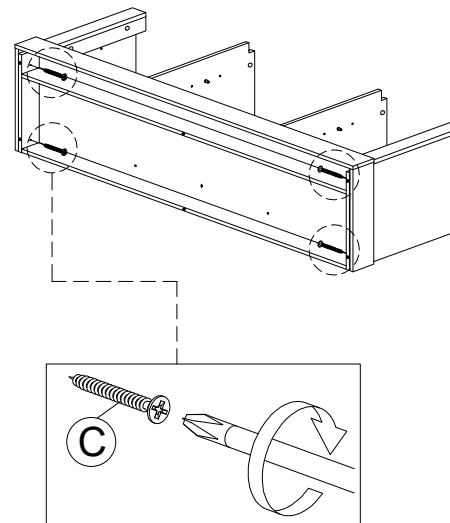

SOFT, DRY CLOTH

CHEMICAL

HEAT

KEEP DRY

HANDLE WITH CARE

DO NOT USE KNIFE

ASSEMBLY INSTRUCTION

MODEL : EC 60122-S5V - EMMA MEUBLE TV / TV KAST / TV CABINET

Step 12