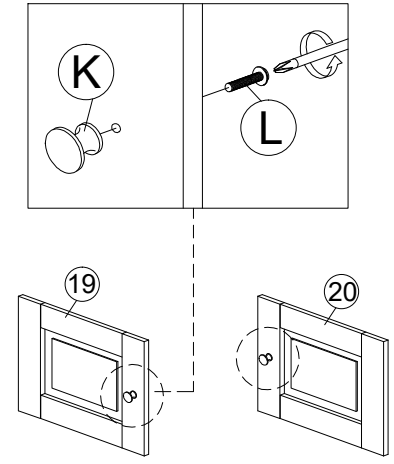

SOFT, DRY CLOTH

CHEMICAL

HEAT

KEEP DRY

HANDLE WITH CARE

DO NOT USE KNIFE

ASSEMBLY INSTRUCTION

MODEL : EC 60122-S5V - EMMA MEUBLE TV / TV KAST / TV CABINET

Step 14

Step 15

Step 16

Step 17

Step 18

Completed