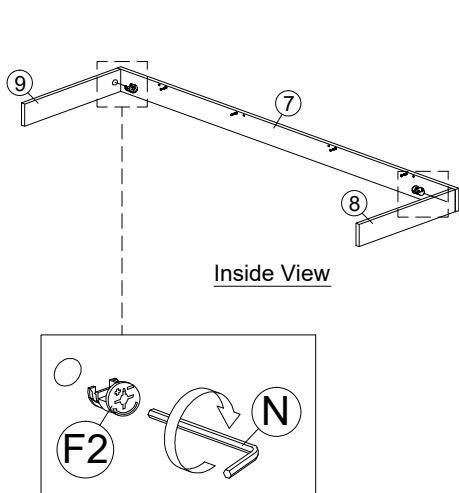

SOFT, DRY CLOTH

CHEMICAL

HEAT

KEEP DRY

HANDLE WITH CARE

DO NOT USE KNIFE

ASSEMBLY INSTRUCTION

MODEL : EC 60122-S5V - EMMA MEUBLE TV / TV KAST / TV CABINET

Step 10