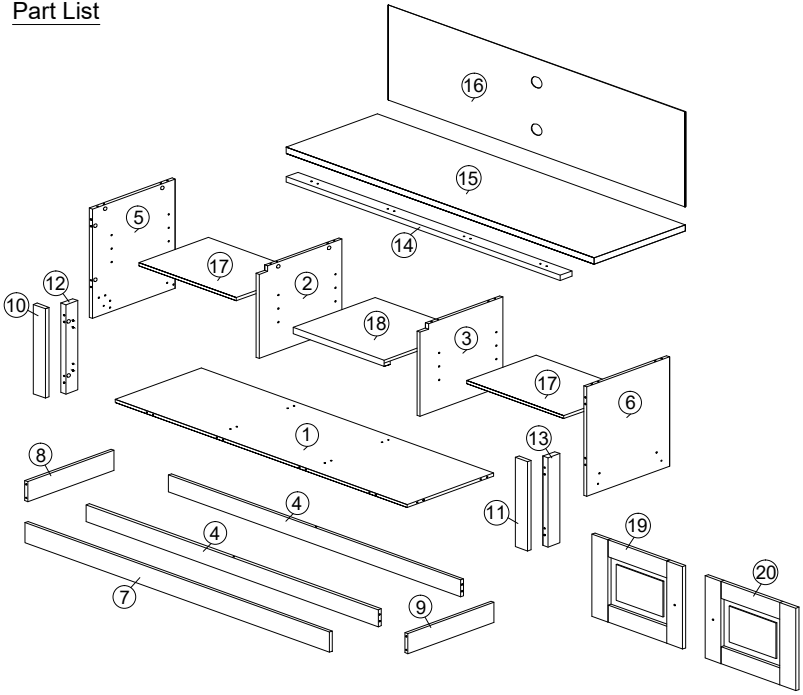

SOFT, DRY CLOTH

CHEMICAL

HEAT

KEEP DRY

HANDLE WITH CARE

DO NOT USE KNIFE

ASSEMBLY INSTRUCTION

MODEL : EC 60122-S5V - EMMA MEUBLE TV / TV KAST / TV CABINET

HARDWARE	A	B	C	D	E	F1	F2	G	H	I	J	K	L	M	N
	PLASTIC DOWEL M8X25 1X46	CB SCREW M3.5X16 1X16	CB SCREW M4X30 1X4	CSK CAP M6X40 1X8	CSK CAP M6X50 1X4	MINIFIX 5654 22 SETS	METAL SHELF SUPPORT 1X12	CAP 1X12	PLASTIC PIN 1X6	POWER NAIL 6/8 1X38	RA01835 ROUND HANDLE - METAL 1X2	HANDLE SCREW M4X22 1X2	ALUMINIUM HINGES 7/8" 4 SETS	ALLEN KEY 1X1	

Part List