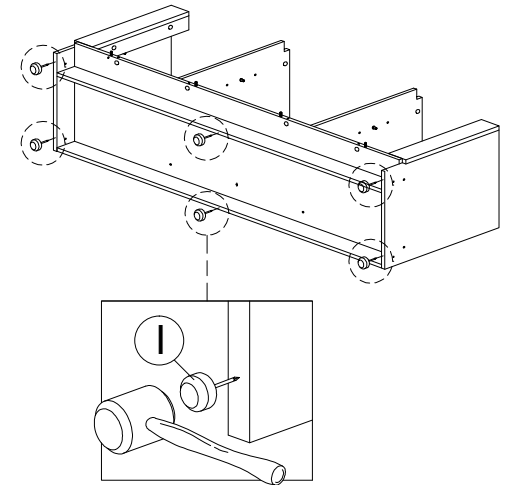

Step 13

Step 9