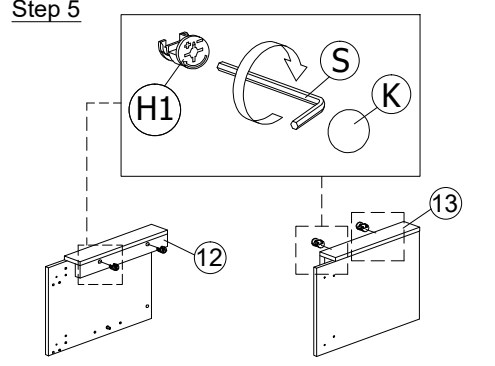

Step 9

Step 5