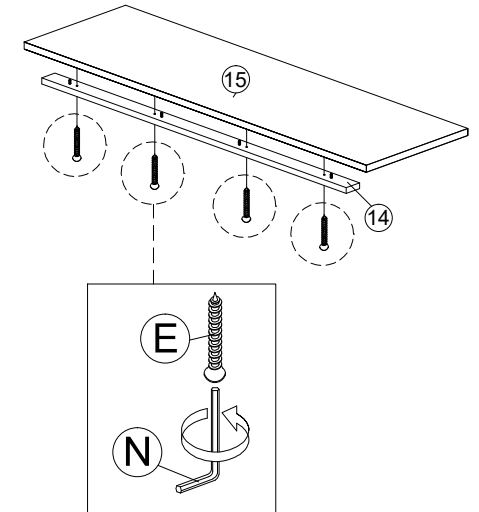

SOFT, DRY CLOTH

CHEMICAL

HEAT

KEEP DRY

HANDLE WITH CARE

DO NOT USE KNIFE

ASSEMBLY INSTRUCTION

MODEL : EC 60122-S5V - EMMA MEUBLE TV / TV KAST / TV CABINET

Step 13