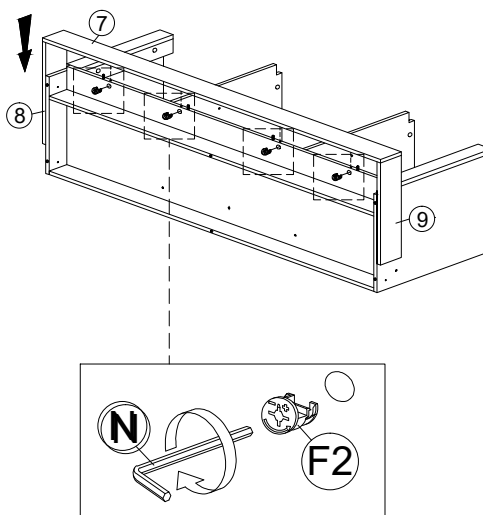

SOFT, DRY CLOTH

CHEMICAL

HEAT

KEEP DRY

HANDLE WITH CARE

DO NOT USE KNIFE

ASSEMBLY INSTRUCTION

MODEL : EC 60122-S5V - EMMA MEUBLE TV / TV KAST / TV CABINET

Step 11