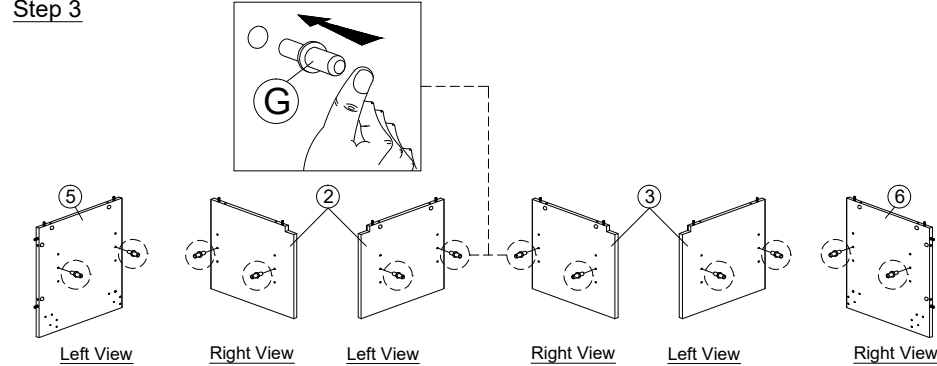

SOFT, DRY CLOTH

CHEMICAL

HEAT

KEEP DRY

HANDLE WITH CARE

DO NOT USE KNIFE

ASSEMBLY INSTRUCTION

MODEL : EC 60122-S5V - EMMA MEUBLE TV / TV KAST / TV CABINET

HARDWARE	A	B	C	D	E	F1	F2	G	H	I	J	K	L	M	N
	PLASTIC DOWEL M8X25 1X46	CB SCREW M3.5X16 1X16	CB SCREW M4X30 1X4	CSK CAP M6X40 1X8	CSK CAP M6X50 1X4	MINIFIX 5654 22 SETS	METAL SHELF SUPPORT 1X12	CAP 1X12	PLASTIC PIN 1X6	POWER NAIL 6/8 1X38	RA01835 ROUND HANDLE - METAL 1X2	HANDLE SCREW M4X22 1X2	ALUMINIUM HINGES 7/8" 4 SETS	ALLEN KEY 1X1	

Part List

Step 1

Step 2

Step 3

Step 4

Step 5