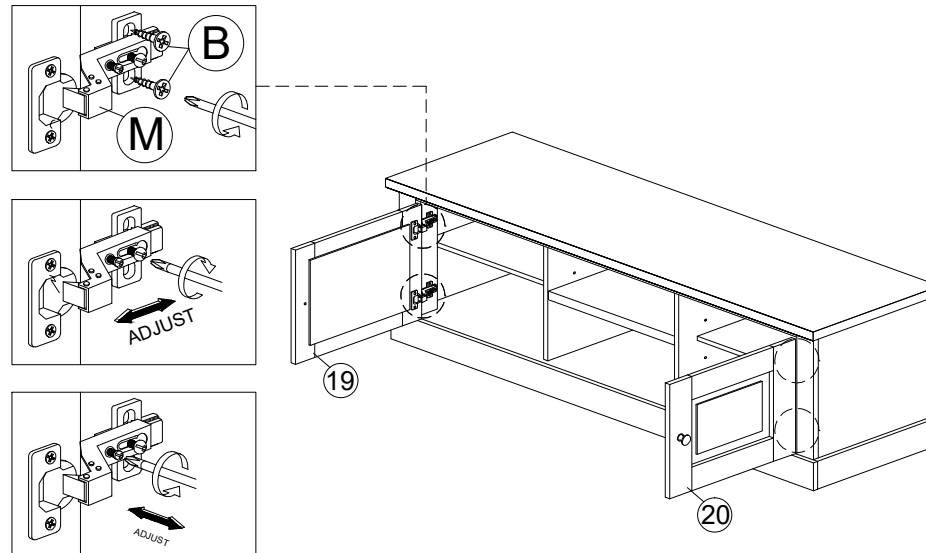

SOFT, DRY CLOTH

CHEMICAL

HEAT

KEEP DRY

HANDLE WITH CARE

DO NOT USE KNIFE

ASSEMBLY INSTRUCTION

MODEL : EC 60122-S5V - EMMA MEUBLE TV / TV KAST / TV CABINET

Step 14

Step 15

Step 16

Step 17

Step 18

Completed