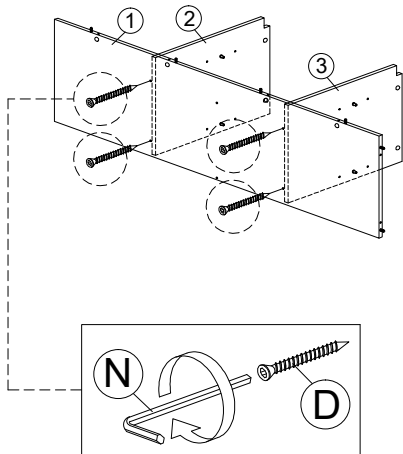

HEAT

KEEP DRY

HANDLE WITH CARE

DO NOT USE KNIFE

ASSEMBLY INSTRUCTION

MODEL : EC 60122-S5V - EMMA MEUBLE TV / TV KAST / TV CABINET

Step 6

Step 7

HEAT

KEEP DRY

HANDLE WITH CARE

DO NOT USE KNIFE

ASSEMBLY INSTRUCTION

MODEL : EC 60122-S5V - EMMA MEUBLE TV / TV KAST / TV CABINET

Step 14

Step 15