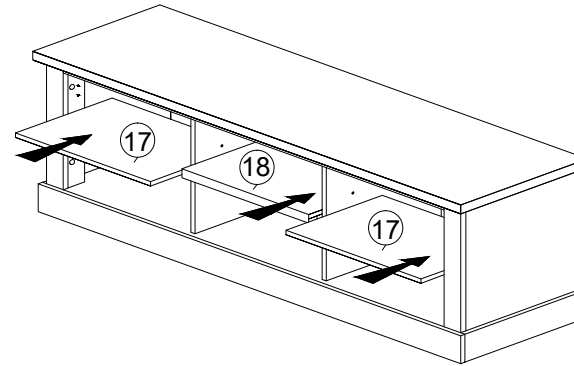

HEAT

KEEP DRY

HANDLE WITH CARE

DO NOT USE KNIFE

ASSEMBLY INSTRUCTION

MODEL : EC 60122-S5V - EMMA MEUBLE TV / TV KAST / TV CABINET

Step 14

Step 15