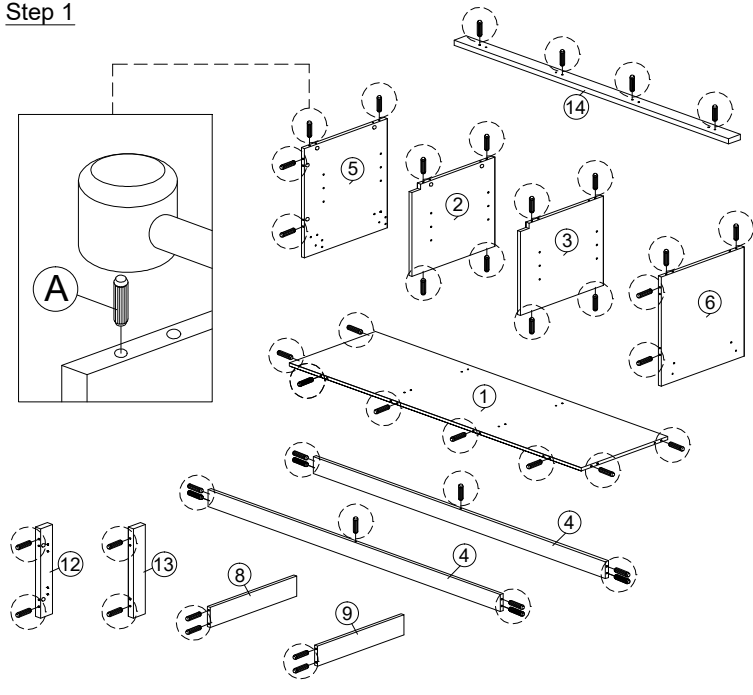

SOFT, DRY CLOTH

CHEMICAL

HEAT

KEEP DRY

HANDLE WITH CARE

DO NOT USE KNIFE

ASSEMBLY INSTRUCTION

MODEL : EC 60122-S5V - EMMA MEUBLE TV / TV KAST / TV CABINET

HARDWARE	A	B	C	D	E	F1	F2	G	H	I	J	K	L	M	N
	PLASTIC DOWEL M8X25 1X46	CB SCREW M3.5X16 1X16	CB SCREW M4X30 1X4	CSK CAP M6X40 1X8	CSK CAP M6X50 1X4	MINIFIX 5654 22 SETS	METAL SHELF SUPPORT 1X12	CAP 1X12	PLASTIC PIN 1X6	POWER NAIL 6/8 1X38	RA01835 ROUND HANDLE - METAL 1X2	HANDLE SCREW M4X22 1X2	ALUMINIUM HINGES 7/8" 4 SETS	ALLEN KEY 1X1	

Part List

Step 1

Step 2

Step 3

Step 4

Step 5