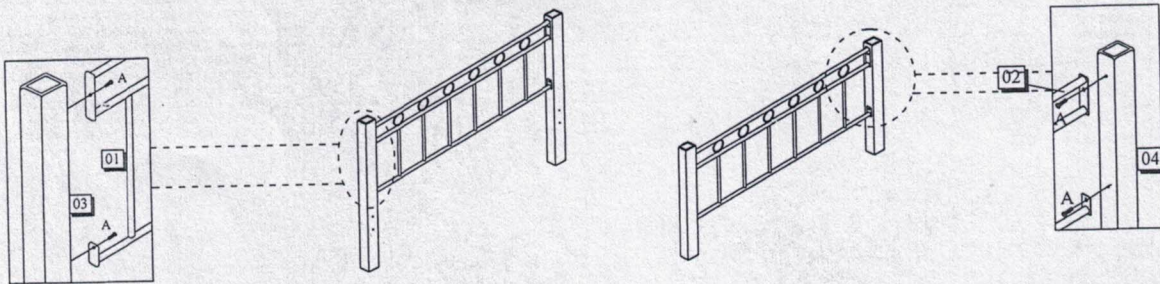

Parts List

Assembly Sheet

EVELNE BED
ML-015
1400*1900

NO	Particulars	QTY
01	headboard	1
02	footboard	1
03	wooden post of headboard	2
04	wooden post of footboard	2
05	side rail	2
06	transverse tubule	2
07	central rail	1
08	post	2
09	sprung slats	28

Hardware List

A		C		E		G	
M6 x 25MM	16 PCS	M6 x 35MM	6 PCS	4 x 4MM	2 PCS	CENTER SLAT STOPPER	14 PCS
B		D		F		H	
M6 x 50MM	2PCS	M6	6 PCS	SIDE SLAT STOPPER	28 PCS	tube plug	Ø19
							2 PCS

A
M6 x 25MM 8PCS