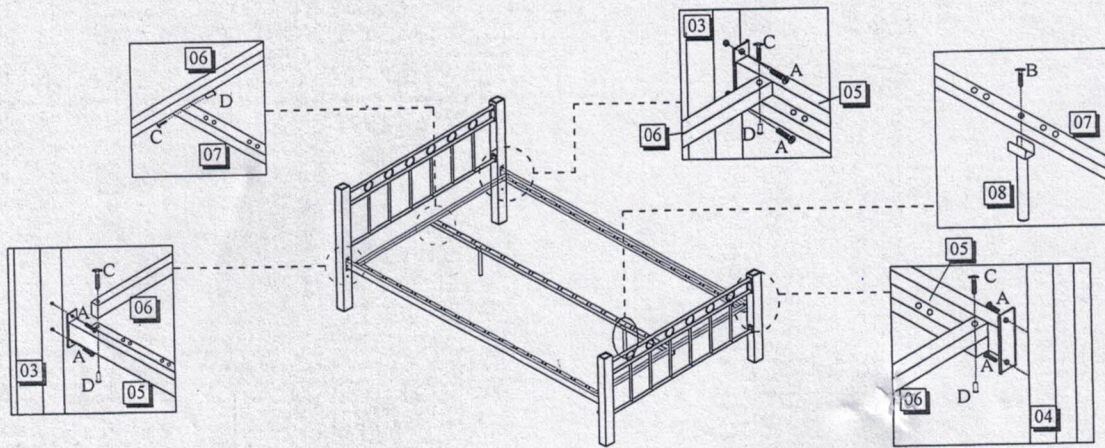

Parts List

Assembly Sheet

EVELNE BED
ML-015
1400*1900

NO	Particulars	QTY
01	headboard	1
02	footboard	1
03	wooden post of headboard	2
04	wooden post of footboard	2
05	side rail	2
06	transverse tubule	2
07	central rail	1
08	post	2
09	sprung slats	28

Hardware List

A		C		E		G	
M6 x 25MM	16 PCS	M6 x 35MM	6 PCS	4 x 4MM	2 PCS	CENTER SLAT STOPPER	14 PCS
B		D		F		H	
M6 x 50MM	2PCS	M6	6 PCS	SIDE SLAT STOPPER	28 PCS	tube plug	Ø19
							2 PCS

A
M6 x 25MM 8PCS

A
M6 x 25MM 8PCS
B
M6 x 50MM 2PCS
C
M6 x 35MM 6 PCS
D
M6 6 PCS

F
SIDE SLAT STOPPER 28 PCS
G
CENTER SLAT STOPPER 14 PCS