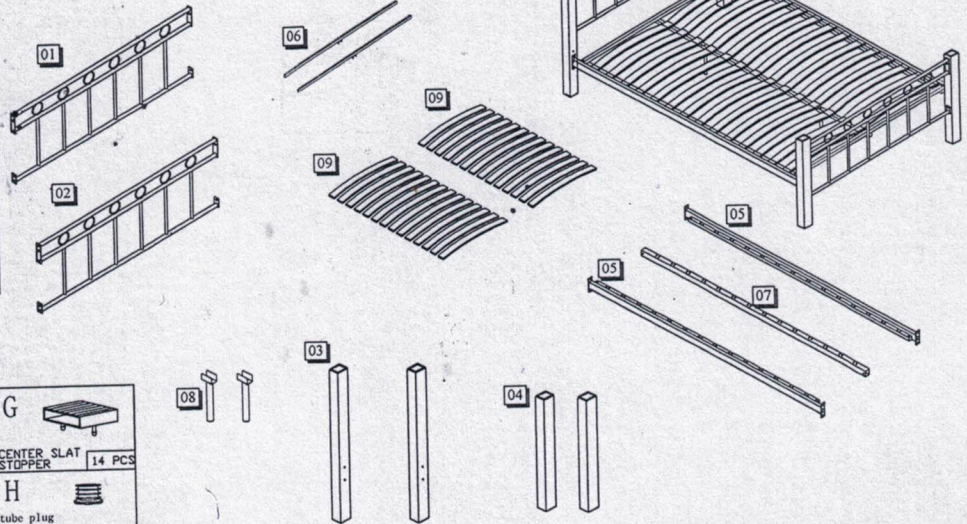

Parts List

Assembly Sheet

EVELNE BED
ML-015
1400*1900

NO	Particulars	QTY
01	headboard	1
02	footboard	1
03	wooden post of headboard	2
04	wooden post of footboard	2
05	side rail	2
06	transverse tubule	2
07	central rail	1
08	post	2
09	sprung slats	28

Hardware List

A		C		E		G	
M6 x 25MM	16 PCS	M6 x 35MM	6 PCS	4 x 4MM	2 PCS	CENTER SLAT STOPPER	14 PCS
B		D		F		H	
M6 x 50MM	2PCS	M6	6 PCS	SIDE SLAT STOPPER	28 PCS	tube plug	Ø19
							2 PCS

A
M6 x 25MM 8PCS

A
M6 x 25MM 8PCS
B
M6 x 50MM 2PCS
C
M6 x 35MM 6 PCS
D
M6 6 PCS

F
SIDE SLAT STOPPER 28 PCS
G
CENTER SLAT STOPPER 14 PCS