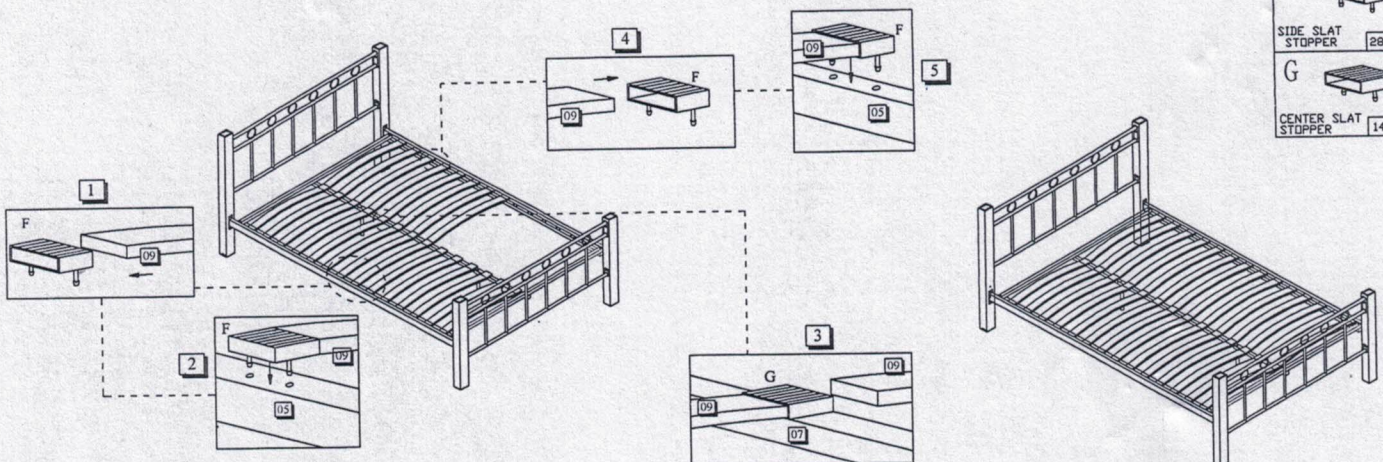

Parts List

Assembly Sheet

EVELNE BED
ML-015
1400*1900

NO	Particulars	QTY
01	headboard	1
02	footboard	1
03	wooden post of headboard	2
04	wooden post of footboard	2
05	side rail	2
06	transverse tubule	2
07	central rail	1
08	post	2
09	sprung slats	28

Hardware List

A		C		E		G	
M6 x 25MM	16 PCS	M6 x 35MM	6 PCS	4 x 4MM	2 PCS	CENTER SLAT STOPPER	14 PCS
B		D		F		H	
M6 x 50MM	2PCS	M6	6 PCS	SIDE SLAT STOPPER	28 PCS	tube plug	Ø19
							2 PCS

A
M6 x 25MM 8PCS

A
M6 x 25MM 8PCS
B
M6 x 50MM 2PCS
C
M6 x 35MM 6 PCS
D
M6 6 PCS

F
SIDE SLAT STOPPER 28 PCS
G
CENTER SLAT STOPPER 14 PCS